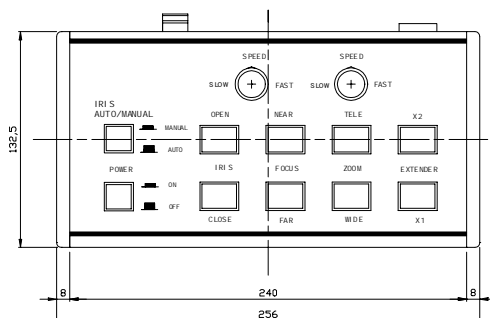

RAYMAX CCTV LENS

RA010A

- 1 WHITE IRIS OPEN(+)
- 2 BROWN IRIS
- 3 GREEN FOCUS NEAR(+)
- 4 BLACK FOCUS
- 5 YELLOW ZOOM TELE(+)
- 6 RED ZOOM
- 7 BLUE EXTENDER X2
- 8 GRAY EXTENDER
- 9 ORANGE IRIS CHANGE(MANUAL)
- 10 PURPLE IRIS CHANGE

UNIT:mm

[SPECIFICATIONS]

INPUT VOLTAGE	DC 13.5V
OUTPUT CURRENT	1A
DIMENSIONS	256 (W) x 45.5 (H) x 132.5 (L) mm
WEIGHT	800 g
CONTROL METHOD	<IRIS> MOMENTARY SWITCH x 2 (OPEN and CLOSE) <FOCUS> MOMENTARY SWITCH x 2 (NEAR and FAR) <ZOOM> MOMENTARY SWITCH x 2 (TELE and WIDE) <EXTENDER> MOMENTARY SWITCH x 2 (2x and 1x) <IRIS CHANGE> ALTERNATIVE SWITCH x 1 (AUTO/MANUAL) <POWER> ALTERNATIVE SWITCH x 1 (ON/OFF)
OUTPUT VOLTAGE	<IRIS / FOCUS> DC 6-12V/MAX. 200mA (SPEED ADJUSTABLE) <ZOOM / EXTENDER> DC 6-12V/MAX. 200mA (SPEED ADJUSTABLE) <IRIS CHANGE> DC 12V/MAX. 100mA (AUTO/MANUAL)
OPERATING TEMPERATURE	-10 - +50°C

[CABLE CONNECTION]

<D-SUB 15 PIN >

1	WHITE	IRIS(+)	OPEN	9	ORANGE	IRIS CHANGE(+)
2	BROWN	IRIS	CLOSE	10	PURPLE	IRIS CHANGE
3	GREEN	FOCUS (+)	NEAR	11	NC	
4	BLACK	FOCUS	FAR	12	NC	
5	YELLOW	ZOOM (+)	TELE	13	NC	
6	RED	ZOOM	WIDE	14	NC	
7	BLUE	EXTENDER	2x	15	NC	
8	GRAY	EXTENDER	1x			

Specification are subject to change without notice.