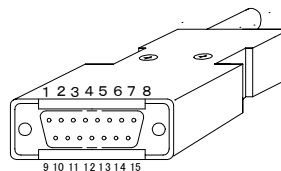

RAYMAX CCTV LENS

RA010A

- 1 WHITE IRIS OPEN(+)
- 2 BROWN IRIS
- 3 GREEN FOCUS NEAR(+)
- 4 BLACK FOCUS
- 5 YELLOW ZOOM TELE(+)
- 6 RED ZOOM
- 7 BLUE EXTENDER X2
- 8 GRAY EXTENDER
- 9 ORANGE IRIS CHANGE(MANUAL)
- 10 PURPLE IRIS CHANGE

UNIT:mm

[SPECIFICATIONS]

INPUT VOLTAGE	DC 13.5V
OUTPUT CURRENT	1A
DIMENSIONS	256 (W) x 45.5 (H) x 132.5 (L) mm
WEIGHT	800 g
CONTROL METHOD	<IRIS> MOMENTARY SWITCH x 2 (OPEN and CLOSE) <FOCUS> MOMENTARY SWITCH x 2 (NEAR and FAR) <ZOOM> MOMENTARY SWITCH x 2 (TELE and WIDE) <EXTENDER> MOMENTARY SWITCH x 2 (2x and 1x) <IRIS CHANGE> ALTERNATIVE SWITCH x 1 (AUTO/MANUAL) <POWER> ALTERNATIVE SWITCH x 1 (ON/OFF)
OUTPUT VOLTAGE	<IRIS / FOCUS> DC 6-12V/MAX. 200mA (SPEED ADJUSTABLE) <ZOOM / EXTENDER> DC 6-12V/MAX. 200mA (SPEED ADJUSTABLE) <IRIS CHANGE> DC 12V/MAX. 100mA (AUTO/MANUAL)
OPERATING TEMPERATURE	-10 - +50°C